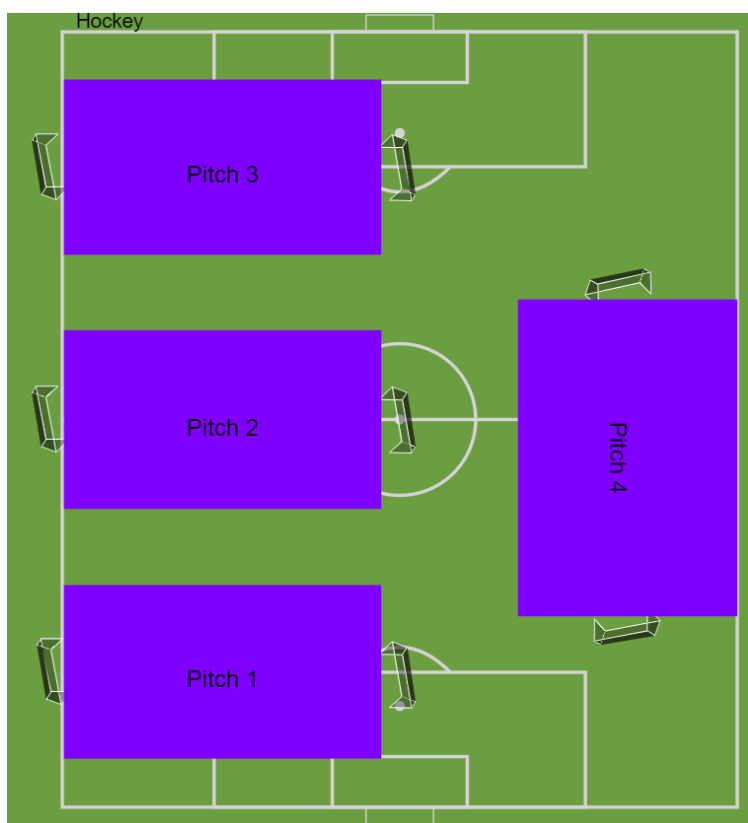

RSCA

DNA Footballe RSCA Partnerclubs

Part 2: Competition U8

- ⚽ **Pitch:** Artificial
- ⚽ 4 Pitches (35m x 25m)
- ⚽ 8 Goals (5m x 2m)
- ⚽ Game 5 <> 5 (1 goalkeeper + 4 players)
- ⚽ Each team plays against each other. No general classification.
- ⚽ Each game 1x15' – Total duration: 105' for each team
- ⚽ Pause: 5' Between the Games
- ⚽ Games:

Hour	Pitch 1	Pitch 2	Pitch 3	Pitch 4
10h30-10h45	Overijse / Turnhout	RSCA U7 W / Berchem	EMO / RSCA U7 P	Oudenaarde / Tongeren
10h50-11h05	Turnhout / Tongeren	RSCA U7 W / RSCA U7 P	EMO / Oudenaarde	Overijse / Berchem
11h10-11h25	Overijse / RSCA U7 P	RSCA U7 W / Oudenaarde	EMO / Tongeren	Turnhout / Berchem
11h30-11h45	Overijse / Oudenaarde	RSCA U7 W / Tongeren	EMO / Berchem	Turnhout / RSCA U7 P
11h50-12h05	Overijse / Tongeren	Turnhout / Oudenaarde	Berchem / RSCA U7 P	RSCA U7 W / EMO
12h10-12h25	Oudenaarde / RSCA U7 P	RSCA U7 W / Turnhout	Berchem / Tongeren	Overijse / EMO
12h30-12h45	Overijse / RSCA U7 W	Turnhout / EMO	Berchem / Oudenaarde	Tongeren / RSCA U7 P

RSCA

DNA Footbattle RSCA Partnerclubs

Part 3: Competition U9

- ⚽ **Pitch:** Grass
- ⚽ 4 Pitches (35m x 25m)
- ⚽ 8 Goals (5m x 2m)
- ⚽ Game 5 <> 5 (1 goalkeeper + 4 players)
- ⚽ Each team plays against each other. No general classification.
- ⚽ Each game 1x15' – Total duration: 105' for each team
- ⚽ Pause: 5' Between the Games
- ⚽ Games: