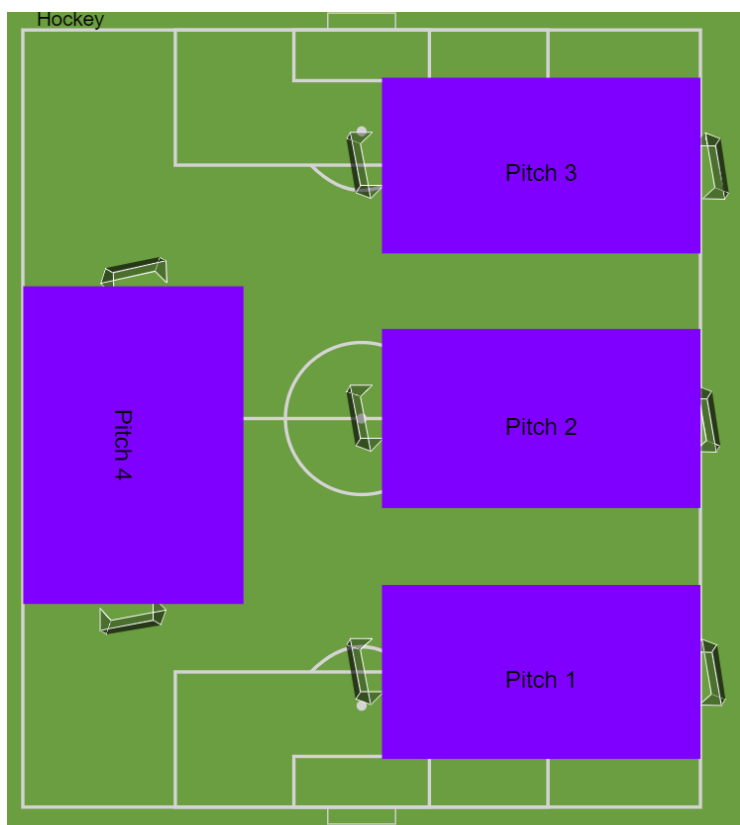

RSCA

DNA Footballe RSCA Partnerclubs

Part 2: Competition U8

- ⚽ **Pitch:** Artificial
- ⚽ 4 Pitches (35m x 25m)
- ⚽ 8 Goals (5m x 2m)
- ⚽ Game 5 <> 5 (1 goalkeeper + 4 players)
- ⚽ Each team plays against each other. No general classification.
- ⚽ Each game 1x15' – Total duration: 105' for each team
- ⚽ Pause: 5' Between the Games
- ⚽ Games:

Hour	Pitch 1	Pitch 2	Pitch 3	Pitch 4
10h30-10h45	Overijse / Turnhout	RSCA U7 W / Berchem	EMO / RSCA U7 P	Oudenaarde / Tongeren
10h50-11h05	Turnhout / Tongeren	RSCA U7 W / RSCA U7 P	EMO / Oudenaarde	Overijse / Berchem
11h10-11h25	Overijse / RSCA U7 P	RSCA U7 W / Oudenaarde	EMO / Tongeren	Turnhout / Berchem
11h30-11h45	Overijse / Oudenaarde	RSCA U7 W / Tongeren	EMO / Berchem	Turnhout / RSCA U7 P
11h50-12h05	Overijse / Tongeren	Turnhout / Oudenaarde	Berchem / RSCA U7 P	RSCA U7 W / EMO
12h10-12h25	Oudenaarde / RSCA U7 P	RSCA U7 W / Turnhout	Berchem / Tongeren	Overijse / EMO
12h30-12h45	Overijse / RSCA U7 W	Turnhout / EMO	Berchem / Oudenaarde	Tongeren / RSCA U7 P